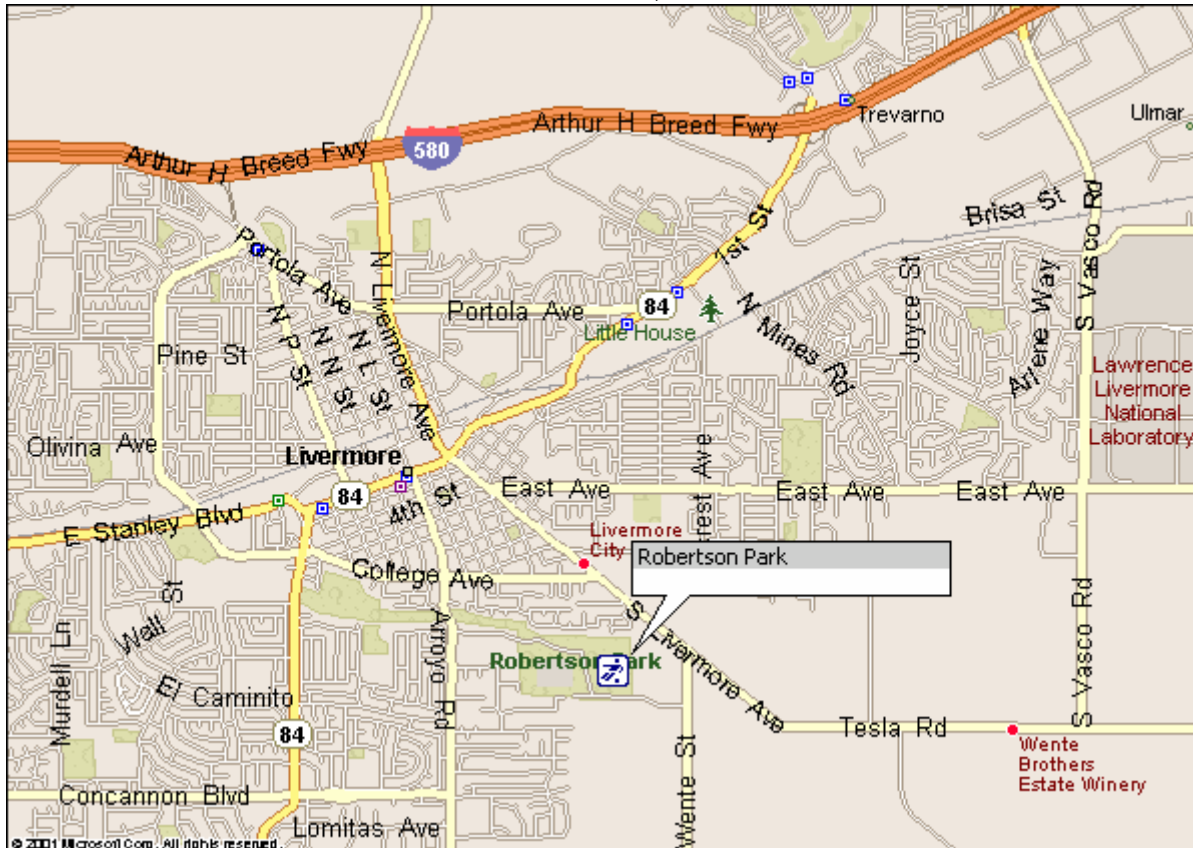

## Robertson Park Livermore, CA

### **Directions from 580**

- Take the North Livermore Ave. exit, head South on North Livermore Ave.
- Turn Right onto Concannon Blvd (previously called Wente St.)
- Turn Right onto Robertson Park Rd.
- Fields are on your right.